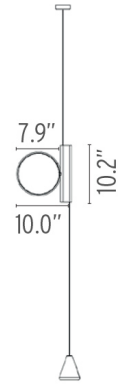

Dimensional Image