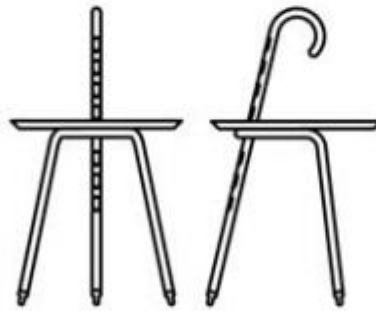

colour

Walnut decal,
Chrome

packaging

H 85 cm | 33.5"

W 45 cm | 17.7"

D 45 cm | 17.7"

Colli 1/1

Product weight:

5.5KG | 12.13lb

With packaging:

7KG | 15.43lb

m o o o i[®]

cleaning instructions

Moooi recommends using a good furniture polish and a soft cloth. Apply generously in layers to the surface and use the cloth to shine. Do not use abraasive fabrics, gently remove tough stains with warm water and a trusted multi-surface cleaner.

dimensions

44 cm | 17.3"

47 cm | 18.5"

76 cm | 29.9"