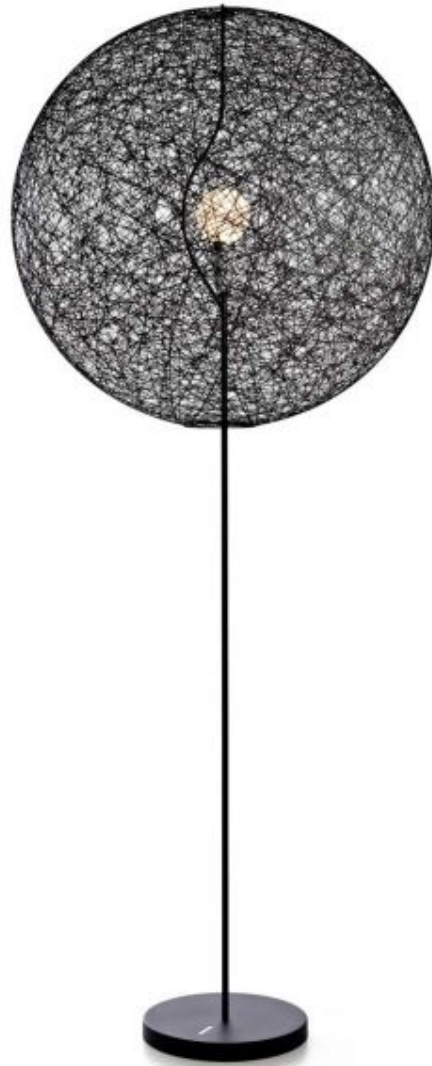

m o o o i[®]

Random Light Led Floor Lamp

by Bertjan Pot

For the first time the Random Light stops drifting and comes down to earth...literally! It's the first floor lamp available in the Random light family and the ideal 'light' solution to furnish any space.

Designer	Bertjan Pot
Year of design	2010

m o o o i[®]

Material

fibreglass soaked in epoxy resin, matt chromed steel base (white), semi gloss black powder coated base (black), matt aluminium heat sink and opal glas

medium

Power consumption 11,5W (75lm/W)
Colour temperature (degrees Kelvin, K) 2700K
(warm white)
Luminous flux (Lumen, lm) 863lm

technical Mexico USA Canada

2-pin plug, 110V ~ 50Hz/ 60 Hz AC

not cULus listed