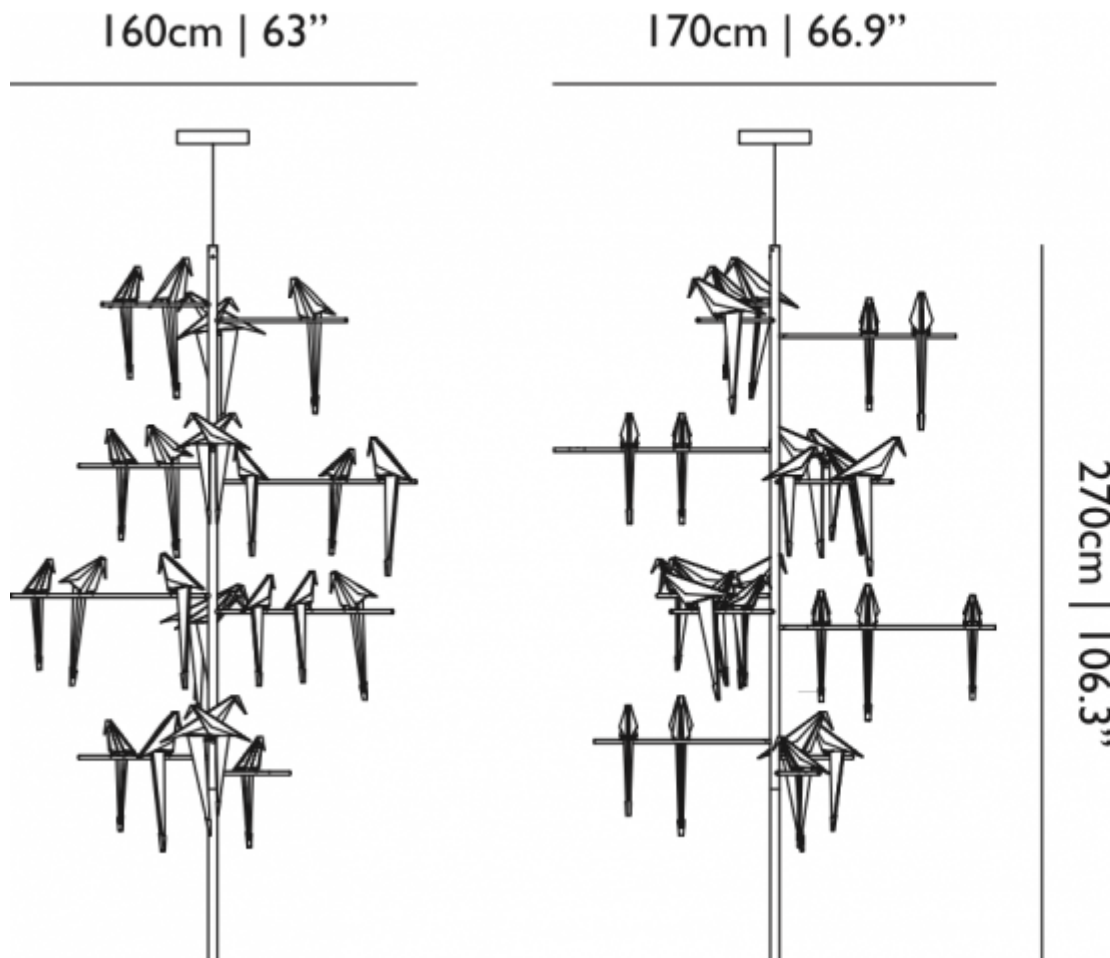

m o o o i[®]

dimensions

Packaging

H 222,5 cm | 87,5"

W 186 cm | 73,2"

D 186 cm | 73,2"

Colli 1/1

With packaging: