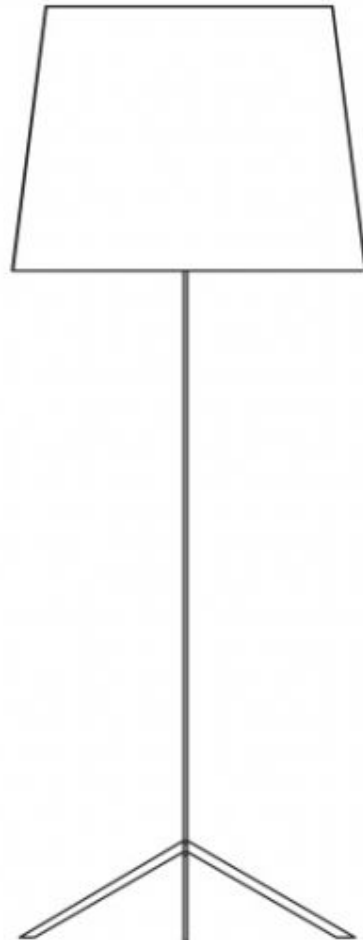

m o o o i[®]

m o o o i[®]

Double Shade

by Marcel Wanders

A classic item from the Moooi lighting collection both versatile and charismatic in form and function.

Designer	Marcel Wanders
Year of design	1998
Material	powder coated steel, shade: PVC/cotton laminate on metal structure

m o o o i[®]

colours

white

black

technical

E27 x I
60 W MAX type A
Cable length 2,5M (black)
Europlug

E26 x I
60 W MAX type A
Cable length 2,5M (black)
US 2-pin plug

packaging

H 60 cm | 23,6"

W 62 cm | 24,4"

D 63 cm | 24,8"

Colli 1/1

Product weight:

2,1 KG | 4,6 lb

With packaging:

5 KG | 11 lb

m o o o i[®]

dimensions

m o o o i[®]

m o o o i[®]

60cm | 23.6"

160cm | 63"