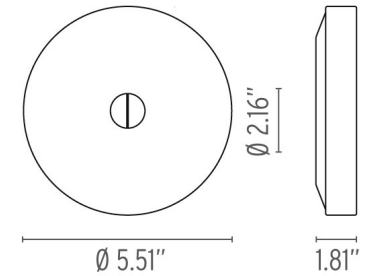

FLOS

Mini Button, Glass - Specification Sheet by Piero Lissoni, 2015

Mounting	Ceiling and Wall
Lamp (Bulb) Description	1 x 25W T4 G9 Frosted Halogen (Not Included)
Environment	Indoor/Outdoor - Damp Location
Dimming	Phase-cut Dimming / Triac Type
Finish	White
Technical and Product Description	MINI BUTTON wall mount fixture providing diffused lighting suitable for indoor and covered outdoor use (IP44 rating, suitable for damp locations). Silicone elastomer dust and waterproof seal. Die-cast aluminum lamp body and wall fitting. Diffuser available in opaline glass.

Electrical

Voltage	120
IP Rating	IP44

Physical

Construction Material	Aluminum, Glass, Polycarbonate, Steel
Weight	1.3 lbs

○ FU149009 White

Dimensional Image

Certifications

ADA