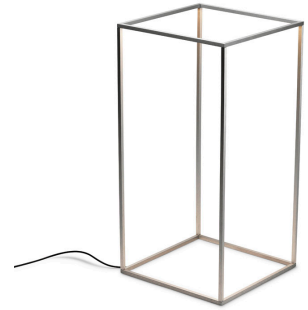

FLOS

Ipnos Outdoor, Natural - Specification Sheet by Nicoletta Rossi and Guido Bianchi, 2013

Mounting	Free Standing
Lamp (Bulb) Description	196 TOP LED 2700K CRI85 - 15W - 665lm
Environment	Indoor/Outdoor - Wet Locations
Dimming	Not dimmable
Finish	Natural
Technical and Product Description	IPNOS floor lamp providing diffused light. Extruded aluminum frame and anodized in various finishes. LED on the top edges incorporated in the extrusions and protected by transparent PC diffusers. Driver on plug, ON/OFF switch on cord.

Electrical

Voltage	100-240V
Switching	ON/OFF Switch on black cord
IP Rating	IP55

Physical

Cord Length (inches)	315" - Black
Construction Material	Aluminum, Polycarbonate
Weight	1.91 lbs

 FU315054 Natural

Dimensional Image