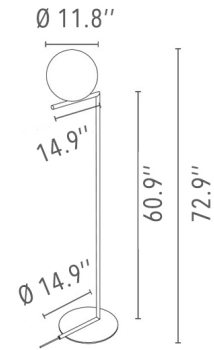

## IC Lights F2, Brass - Specification Sheet

by Michael Anastassiades, 2014

Mounting	Free Standing
Lamp (Bulb) Description	1 x 150W T-10 Medium Frosted Halogen (Included)
Environment	Indoor - Dry Location
Dimming	Dimmable
Finish	Brass
Technical and Product Description	<p>The IC Lights F floor lamp is an amazing amalgamation of light and balance. This indoor contemporary floor lamp has a blown opaline glass diffuser and the body is finished with brassed or chrome steel. It also comes with a dimmer on the power chord.</p> <p>This designer floor lamp can be placed in any indoor space and emits a warm diffused light.</p> <p>IC Lights F comes in two models and is available in brass, chrome, black and burgundy finish:</p> <ul style="list-style-type: none"><li>- IC Lights F1: height 53"</li><li>- IC Lights F2: height 73"</li><li>"</li></ul>

### Physical

Cord Length (inches)	94" - Black
Construction Material	Brass, blown glass
Weight	22 lbs

FU317459 Brass

### Dimensional Image