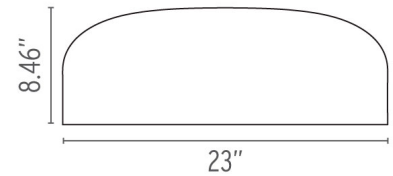

FLOS

Smithfield C LED E26, White - Specification Sheet by Jasper Morrison, 2009

Mounting	Ceiling
Lamp (Bulb) Description	4 x 9W LED A19, Medium Base 2700K 120V Dimmable
Environment	Indoor - Dry Location
Dimming	0-10V (120Vac or 277Vac) or ELV (120Vac Only) or Triac (120Vac Only)
Finish	White

Electrical

IP Rating	IP20
-----------	------

Physical

Construction Material	Aluminum, Polycarbonate
Weight	11 lbs

○ FU137009 White

Dimensional Image

Certifications

Lamping (Bulb)