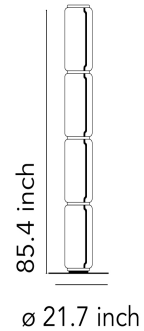

FLOS

Noctambule F4 High Cylinder Big Base - Specification Sheet by Konstantin Grcic, 2019

Mounting	Free Standing
Lamp (Bulb) Description	45W 1378lm -2700K - CRI 90
Environment	Indoor - Dry Location
Technical and Product Description	<p>Noctambule, created by renowned designer Konstantin Grcic for FLOS, is an innovative lighting system that comes in an array of artful designs. A transparent hand-blown glass cylinder, surrounded on both top and bottom by discrete LED technology, is the foundation of this product. The fixtures built from these units form columns of light at varying heights that illuminate at the intersection between each module.</p> <p>Configurable as a hanging or standing lamp, Noctambule features additional components that allow for numerous options. The cylindrical body is available at a low and high height, and a dome- or cone-shaped head can be selected if a more direct light source is desired. Dimming capabilities can be configured in the power supply unit within the ceiling rose, or as a pedal-operated panel on the power cord.</p>

 F0292000

Dimensional Image

Electrical

Voltage	100-240V
Switching	Foot Dimmer switch that provide ON-OFF functions and 10-100% light adjustment with memory
IP Rating	IP20

Physical

Cord Length (inches)	78.74"
Construction Material	Die-cast aluminum, Blown crystal
Weight	62.83 lbs