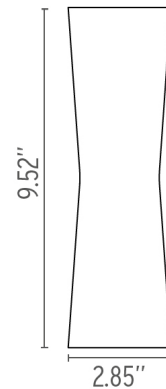

The Clessidra outdoor wall light is available in two beam spreads:

- Outdoor: 20° + 20°

Inspired by the shape of the hourglass, the Clessidra lamp from Antonio Citterio emits diffused direct and indirect light. This stunning wall light has a body made of die-cast aluminum with a powder-coated finish and a diffuser in PMMA (Polymethyl methacrylate). There is an aluminum wall attachment. The cover is in PA66. The fixture has a moisture rating of IP55. A back-plate with a brown finish is included to cover the junction box.

The Clessidra outdoor wall light is available in two beam spreads:

- Outdoor: 20° + 20°

- Outdoor: 40° + 40°

This wall light is also available as an indoor fixture with different finishes.

Inspiration behind the design:

Italian for "hourglass," Antonio Citterio's Clessidra gives a modern finish to a classic shape.

 FU158418 Deep Brown

Dimensional Image

Certifications

Electrical

Voltage	120
IP Rating	IP55

Physical

Construction Material	Aluminum, PMMA
Weight	2.4 lbs