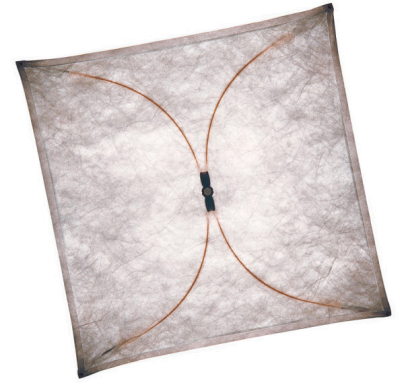

FLOS

Ariette/1 - Specification Sheet by Tobia Scarpa, 1973

| | |
|-----------------------------------|---|
| Mounting | Wall |
| Lamp (Bulb) Description | 4 x 29W A-19 Medium Frosted Halogen (not included) |
| Environment | Indoor - Dry Location |
| Dimming | Phase-cut Dimming / Triac Type |
| Finish | Fabric |
| Technical and Product Description | ARIETTE wall or ceiling-mounted fixture providing diffused light. Synthetic fabric diffuser. 30% fiberglass reinforced polyamide ceiling fitting. |

FU040009 Fabric

Dimensional Image

Lamping (Bulb)

Set of 2 x 29W A-19 Medium base Frosted Halogen