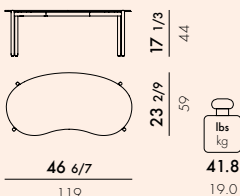

FRAME
Painted steel

TOP
Stoneware