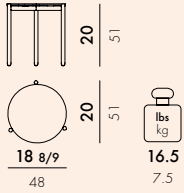

NEW!

UNDIQUE 2021

Design Patricia Urquiola

4165 UNIT PRICE **1,080.00** $

4166 UNIT PRICE **1,815.00** $