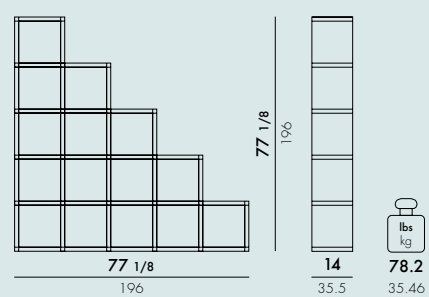

4767

UNIT PRICE **3,290.00** $

MATERIAL

ABS