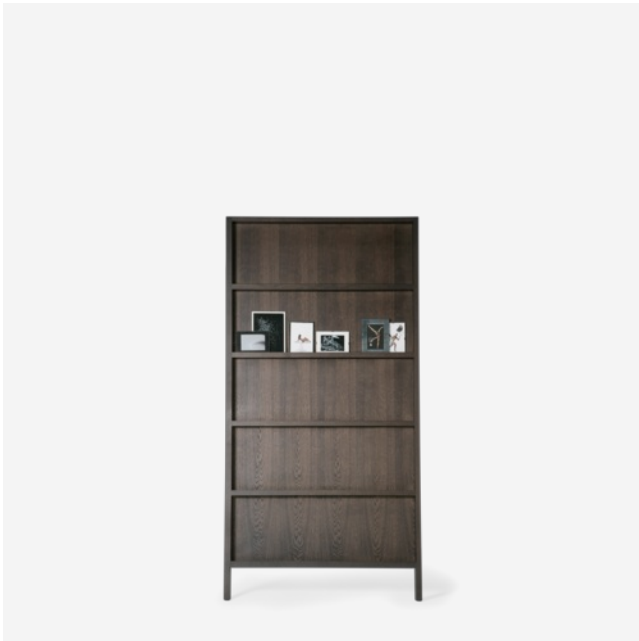

Oblique

MARCEL WANDERS STUDIO

Oblique is a cupboard slash a wall shelf. Make this the mood board of your lifestyle. Display all your favorite publications, company magazines, booklets, guides or photos in the chicest way possible.

Detailing

Oblique adds a personal touch to your interior. It rests against the wall and a raised edge ensures that everything stays in place.

Colours

Black Stained

Cinnamon Stained

Grey Stained

Natural Oil Stained

WIDTH 105cm | 41.3"
HEIGHT 286cm | 112.6"
DEPTH 6cm | 2.4"

Packaging

WIDTH 135cm | 53.1"
HEIGHT 295cm | 116.1"
CUBAGE 0.34m³ | 11.95ft³
LENGTH 8.5cm | 3.3"
WEIGHT 39kg | 85.98lbs

Technical

MATERIAL

Stained Solid Oak, lacquered beech.