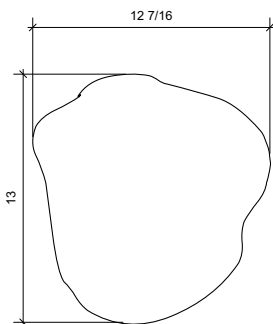

PRICING

$650

Shipping not included

This item is made to order

- Brown Sugar
- Chelsea Gray
- Coastal Fog
- Gray Tint
- Pure White
- Space Black