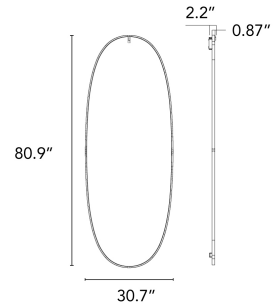

FLOS

La Plus Belle - Specification Sheet by Philippe Starck, 2019

Mounting	Wall
Lamp (Bulb) Description	560 Top LED 58W 5300lm 2700K CRI95
Environment	Indoor - Dry Location
Finish	Aluminum

Electrical

IP Rating	IP20
-----------	------

Physical

Construction Material	Aluminium
Weight	72.31 lbs

● FU368164 Aluminum

Dimensional Image

LA PLUS BELLE