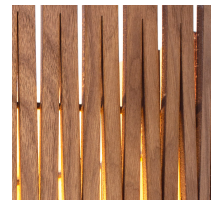

## S2 Sconce Blackened Ash

GP-514-BA

### Available colors

Blackened Ash

White Oak

Light Ash

Black Walnut

	North America	Europe
<b>Bulb</b>	Max 15W LED, E26, 120V	Currently not available in Europe
<b>Color temperature</b>	2700K (recommended)	
<b>Lumen output</b>	Dependent on bulb	
<b>Material</b>	Plywood, powder-coated steel	
<b>Size</b>	W 12, H 13, D 6 (in)	
<b>Weight</b>	1,5lbs	
<b>Fire retardant</b>	N/A	
<b>Country of origin</b>	United States	
<b>Certification</b>		