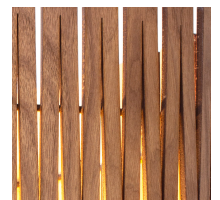

D9 Drum Pendant White Oak GP-516-WO

Available colors

Blackened
Ash

White Oak

Light Ash

Black Walnut

	North America	Europe
Bulb	Max 15W LED, E26, 120V	Currently not available in Europe
Color temperature	2700K (recommended)	
Lumen output	Dependent on bulb	
Cord	Black (White available), 6.5ft (16ft available)	
Canopy	Black powder coated, Ø 4.5, H 3/8 (in)	
Material	Plywood, powder-coated steel, acrylic diffuser	
Size	Ø 33, H 13 (in)	
Weight	14,8lbs	
Fire retardant	N/A	
Country of origin	United States	
Certification		