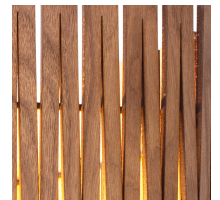

D9 Drum Pendant Light Ash GP-516-AO

Available colors

Blackened
Ash

White Oak

Light Ash

Black Walnut

	North America	Europe
Bulb	Max 15W LED, E26, 120V	Currently not available in Europe
Color temperature	2700K (recommended)	
Lumen output	Dependent on bulb	
Cord	Black (White available), 6.5ft (16ft available)	
Canopy	Black powder coated, Ø 4.5, H 3/8 (in)	
Material	Plywood, powder-coated steel, acrylic diffuser	
Size	Ø 33, H 13 (in)	
Weight	14,8lbs	
Fire retardant	N/A	
Country of origin	United States	
Certification		