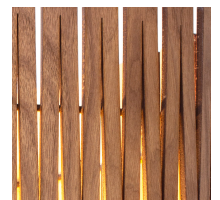

D9 Drum Pendant Blackened Ash GP-516-BA

Available colors

Blackened
Ash

White Oak

Light Ash

Black Walnut

	North America	Europe
Bulb	Max 15W LED, E26, 120V	Currently not available in Europe
Color temperature	2700K (recommended)	
Lumen output	Dependent on bulb	
Cord	Black (White available), 6.5ft (16ft available)	
Canopy	Black powder coated, Ø 4.5, H 3/8 (in)	
Material	Plywood, powder-coated steel, acrylic diffuser	
Size	Ø 33, H 13 (in)	
Weight	14,8lbs	
Fire retardant	N/A	
Country of origin	United States	
Certification		