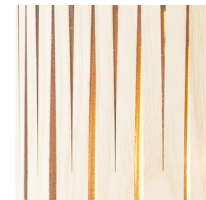

D6 Drum Pendant Light Ash GP-515-AO

Available colors

Blackened
Ash

White Oak

Light Ash

Black Walnut

	North America	Europe
Bulb	Max 15W LED, E26, 120V	Currently not available in Europe
Color temperature	2700K (recommended)	
Lumen output	Dependent on bulb	
Cord	Black (White available), 6.5ft (16ft available)	
Canopy	Black powder coated, Ø 4.5, H 3/8 (in)	
Material	Plywood, powder-coated steel, acrylic diffuser	
Size	Ø 22, H 13 (in)	
Weight	8,8lbs	
Fire retardant	N/A	
Country of origin	United States	
Certification		