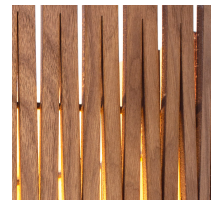

D6 Drum Pendant Light Ash GP-515-AO

Available colors

Blackened
Ash

White Oak

Light Ash

Black Walnut

	North America	Europe
Bulb	Max 15W LED, E26, 120V	Currently not available in Europe
Color temperature	2700K (recommended)	
Lumen output	Dependent on bulb	
Cord	Black (White available), 6.5ft (16ft available)	
Canopy	Black powder coated, Ø 4.5, H 3/8 (in)	
Material	Plywood, powder-coated steel, acrylic diffuser	
Size	Ø 22, H 13 (in)	
Weight	8,8lbs	
Fire retardant	N/A	
Country of origin	United States	
Certification		