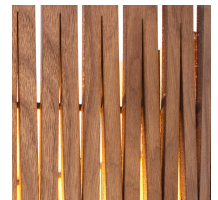

D6 Drum Pendant Blackened Ash GP-515-BA

Available colors

Blackened
Ash

White Oak

Light Ash

Black Walnut

	North America	Europe
Bulb	Max 15W LED, E26, 120V	Currently not available in Europe
Color temperature	2700K (recommended)	
Lumen output	Dependent on bulb	
Cord	Black (White available), 6.5ft (16ft available)	
Canopy	Black powder coated, Ø 4.5, H 3/8 (in)	
Material	Plywood, powder-coated steel, acrylic diffuser	
Size	Ø 22, H 13 (in)	
Weight	8,8lbs	
Fire retardant	N/A	
Country of origin	United States	
Certification		