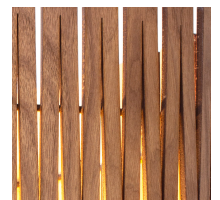

D6 Drum Pendant Black Walnut GP-515-BW

Available colors

Blackened
Ash

White Oak

Light Ash

Black Walnut

	North America	Europe
Bulb	Max 15W LED, E26, 120V	Currently not available in Europe
Color temperature	2700K (recommended)	
Lumen output	Dependent on bulb	
Cord	Black (White available), 6.5ft (16ft available)	
Canopy	Black powder coated, Ø 4.5, H 3/8 (in)	
Material	Plywood, powder-coated steel, acrylic diffuser	
Size	Ø 22, H 13 (in)	
Weight	8,8lbs	
Fire retardant	N/A	
Country of origin	United States	
Certification		