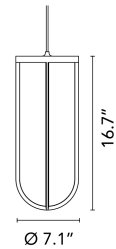

FLOS

In Vitro Suspension Black 11W, 1150lm, 2700K, CRI 80 Integral Not dimmable LED driver UL - Specification Sheet by Philippe Starck, 2020

Mounting	Ceiling Pendant
Lamp (Bulb) Description	LED 13W, 1387lm, 2700K, CRI 80
Canopy Dimension	667
Environment	Outdoor - Wet location
Dimming	Not dimmable
Finish	Black

Electrical

Voltage	120-277
IP Rating	IP65

Physical

Supply	LED driver
Construction Material	Aluminum, Glass
Weight	2.8 lbs

● F018D25AU30 Black

Dimensional Image

IN VITRO SUSPENSION

Certifications