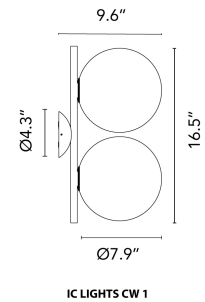

FLOS

IC Lights CW1 Double, Chrome - Specification Sheet by Michael Anastassiades, 2020

Mounting	Ceiling and Wall
Lamp (Bulb) Description	2 x 60W G9 Frosted Halogen (Included)
Environment	Indoor - Dry Location
Dimming	Phase-cut Dimming / Triac Type
Finish	Chrome
Technical and Product Description	The latest addition to the IC Lights Collection: New IC Lights Ceiling/Wall Double comes with two light sources providing a soft diffused light. IC Lights Ceiling/Wall Double can be mounted on any wall or ceiling. Frame available in brushed brass, black, and chrome, red burgundy steel. Blown glass opal diffuser. Available in two sizes.

Electrical

Voltage	120
Switching	NA
IP Rating	IP20

Physical

Construction Material	Steel, blown glass
Weight	5.95 lbs

● FU315757 Chrome

Dimensional Image

Certifications

Lamping (Bulb)