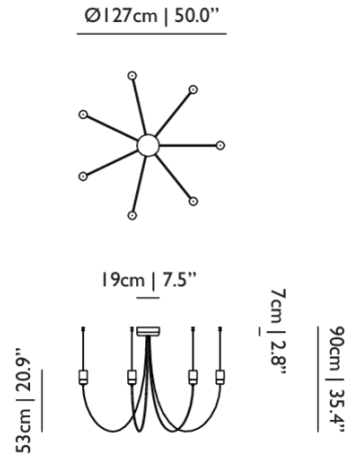

Detailing

The Gravity Chandelier lets you choose its diameter and where the light travels.

Colours

Black

Gravity Chandelier / 5

Dimensions

Product

WIDTH 127cm | 50"
HEIGHT 90cm | 35.4"
DEPTH 127cm | 50"
DIAMETER 127cm | 50"
WEIGHT NETTO 6kg | 13.23lbs

Packaging

WIDTH 67.5cm | 26.6"
HEIGHT 45.5cm | 17.9"
CUBAGE 0.21m³ | 7.32ft³
LENGTH 67.5cm | 26.6"
WEIGHT 10kg | 22.05lbs

Technical CE / cULus

MATERIAL

Faceted glass with powder coated steel light unit, ultra-thin suspension wire and braided flat cable

CRI

89

LIGHT DIRECTION

All directions

LIGHT OUTPUT

1025 lm

EEL

0.23

EFFICIENCY

56.94 lm/W

Gravity Chandelier / 7

Dimensions

Product

WIDTH 127cm | 50"
HEIGHT 90cm | 35.4"
DEPTH 127cm | 50"
DIAMETER 127cm | 50"
WEIGHT NETTO 7kg | 15.43lbs

Packaging

WIDTH 67.5cm | 26.6"
HEIGHT 45.5cm | 17.9"
CUBAGE 0.21m³ | 7.32ft³
LENGTH 67.5cm | 26.6"
WEIGHT 12kg | 26.46lbs