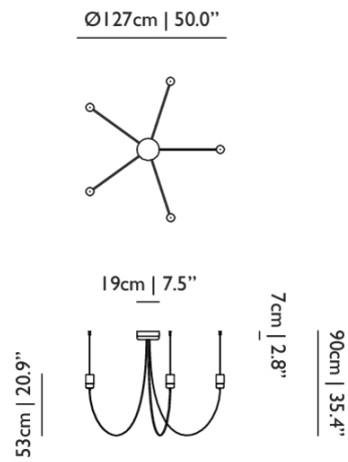

Detailing

The Gravity Chandelier lets you choose its diameter and where the light travels.

Colours

Black

Gravity Chandelier / 5

Dimensions

Product

WIDTH 127cm | 50"
HEIGHT 90cm | 35.4"
DEPTH 127cm | 50"
DIAMETER 127cm | 50"
WEIGHT NETTO 6kg | 13.23lbs

Packaging

WIDTH 67.5cm | 26.6"
HEIGHT 45.5cm | 17.9"
CUBAGE 0.21m³ | 7.32ft³
LENGTH 67.5cm | 26.6"
WEIGHT 10kg | 22.05lbs

Technical CE / cULus

MATERIAL

Faceted glass with powder coated steel light unit, ultra-thin suspension wire and braided flat cable

EFFICIENCY

56.94 lm/W

Gravity Chandelier / 7

Dimensions

Product

WIDTH 127cm | 50"
HEIGHT 90cm | 35.4"
DEPTH 127cm | 50"
DIAMETER 127cm | 50"
WEIGHT NETTO 7kg | 15.43lbs

Packaging

WIDTH 67.5cm | 26.6"
HEIGHT 45.5cm | 17.9"
CUBAGE 0.21m³ | 7.32ft³
LENGTH 67.5cm | 26.6"
WEIGHT 12kg | 26.46lbs

0.4

COLOUR TEMPERATURE

2514 K

CRI

89

LIGHT DIRECTION

All directions

LIGHT OUTPUT