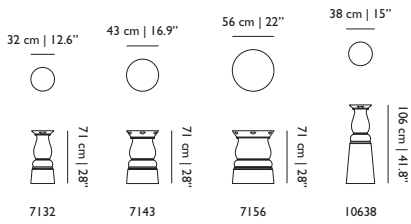

Container Foot Classic 7143

PRODUCT

Height: 71 cm | 28"
Width: 43 cm | 16.9"
Depth: 43 cm | 16.9"

PACKAGING

Height: 76 cm | 29.9"
Width: 48 cm | 18.9"
Depth: 47 cm | 18.5"
Weight: 9 kg | 19,8 lb

Container Foot Classic 7156

PRODUCT

Height: 71 cm | 28"
Width: 56 cm | 22"
Depth: 56 cm | 22"

PACKAGING

Height: 76 cm | 29.9"
Width: 60 cm | 23.6"
Depth: 60 cm | 23.6"
Weight: 11 kg | 24,3 lb

Container Foot Classic 10636

PRODUCT

Height: 106 cm | 41.7"
Width: 36 cm | 14.2"
Depth: 36 cm | 14.2"

PACKAGING

Height: 110 cm | 43.3"
Width: 42.5 cm | 16.7"
Depth: 42.5 cm | 16.7"
Weight: 7 kg | 15,4 lb

Container Foot New Antiques Dimensions

Container Foot New Antiques 7132

PRODUCT

Height: 71 cm | 28"
Width: 32 cm | 12.6"
Depth: 32 cm | 12.6"

PACKAGING

Height: 75 cm | 29.5"
Width: 36 cm | 14.2"
Depth: 36 cm | 14.2"
Weight: 6 kg | 13,2 lb

Container Foot New Antiques 7143

PRODUCT

Height: 71 cm | 28"
Width: 43 cm | 16.9"
Depth: 43 cm | 16.9"

PACKAGING