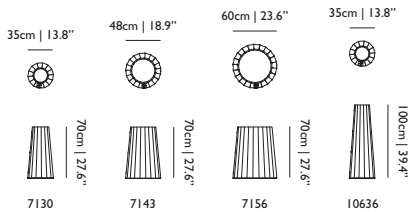

PRODUCT

Height: 71 cm | 28"
Width: 56 cm | 22"
Depth: 56 cm | 22"

PACKAGING

Height: 76 cm | 29.9"
Width: 60 cm | 23.6"
Depth: 60 cm | 23.6"
Weight: 11 kg | 24,3 lb

Container Foot Classic 10636

PRODUCT

Height: 106 cm | 41.7"
Width: 36 cm | 14.2"
Depth: 36 cm | 14.2"

PACKAGING

Height: 75 cm | 29.5"
Width: 36 cm | 14.2"
Depth: 36 cm | 14.2"
Weight: 6 kg | 13,2 lb

Container Foot New Antiques 7143

PRODUCT

Height: 71 cm | 28"
Width: 43 cm | 16.9"
Depth: 43 cm | 16.9"

PACKAGING

Height: 76 cm | 29.9"
Width: 47 cm | 18.5"
Depth: 47 cm | 18.5"
Weight: 10 kg | 22 lb

Container Foot New Antiques 7156

PRODUCT

Height: 71 cm | 28"
Width: 56 cm | 22"
Depth: 56 cm | 22"

PACKAGING

Height: 76 cm | 29.9"
Width: 60 cm | 23.6"
Depth: 60 cm | 23.6"
Weight: 11 kg | 24,3 lb

Container Foot New Antiques 10638

PRODUCT

Height: 106 cm | 41.7"
Width: 38 cm | 15"
Depth: 38 cm | 15"

PACKAGING

Height: 109 cm | 42.9"
Width: 41 cm | 16.1"
Depth: 41 cm | 16.1"
Weight: 10 kg | 22 lb

Container Foot Cover Bodhi Dimensions