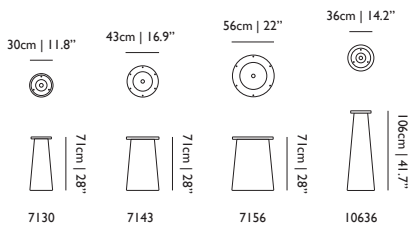

Container Foot Classic Dimensions

Container Foot Classic 7130

PRODUCT

Height: 71 cm | 28"
Width: 30 cm | 11.8"
Depth: 30 cm | 11.8"

PACKAGING

Height: 75 cm | 29.5"
Width: 32 cm | 12.6"
Depth: 32 cm | 12.6"
Weight: 5 kg | 11 lb

PRODUCT

Height: 71 cm | 28"
Width: 56 cm | 22"
Depth: 56 cm | 22"

PACKAGING

Height: 76 cm | 29.9"
Width: 60 cm | 23.6"
Depth: 60 cm | 23.6"
Weight: 11 kg | 24,3 lb

Container Foot Classic 10636

PRODUCT

Height: 106 cm | 41.7"
Width: 36 cm | 14.2"
Depth: 36 cm | 14.2"

PACKAGING

Height: 110 cm | 43.3"
Width: 42.5 cm | 16.7"
Depth: 42.5 cm | 16.7"
Weight: 7 kg | 15,4 lb

Container Foot New Antiques Dimensions

Container Foot New Antiques 7132

PRODUCT

Height: 71 cm | 28"
Width: 32 cm | 12.6"
Depth: 32 cm | 12.6"

Height: 76 cm | 29.9"
Width: 47 cm | 18.5"
Depth: 47 cm | 18.5"
Weight: 10 kg | 22 lb

Container Foot New Antiques 7156

PRODUCT

Height: 71 cm | 28"
Width: 56 cm | 22"
Depth: 56 cm | 22"

PACKAGING

Height: 76 cm | 29.9"
Width: 60 cm | 23.6"
Depth: 60 cm | 23.6"
Weight: 11 kg | 24,3 lb