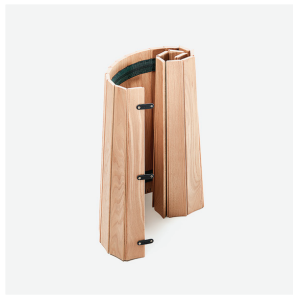

Container Foot Options

The Container Feet are available in the following shapes and colours:

CLASSIC

Available in: White, Black, Light Grey, Terracotta and Concrete. Material PE.

NEW ANTIQUES

Available in: White, Black, Light Grey, Terracotta and Concrete. Material PE.