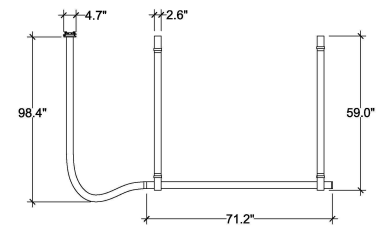

FLOS

C1 - BELT BLACK 2700K 2M UPandDOWN CASAMBI CONTROL - Specification Sheet by Ronan and Erwan Bouroullec, 2020

Mounting	Ceiling Surface
Lamp (Bulb) Description	58W 1961lm 2700K CRI 95
Environment	Indoor - Dry Location
Dimming	Casambi
Finish	Black Leather
Technical and Product Description	Belt by the Bouroullec's is pure unification. A sinuous line whose design strikes balance between the softness of natural leather and the rigidity of a linear aluminum housing and electrical cables. A direct/indirect pendant with independent user dimming control of the upright and the downlight. Available in black, natural leather, and green finishes.

Electrical

Voltage	120-277
IP Rating	IP20

Physical

Construction Material	Extruded aluminum covered in real leather, opal polycarbonate
Weight	11.02 lbs

 03.8530.14.CB Black Leather

Dimensional Image

Certifications