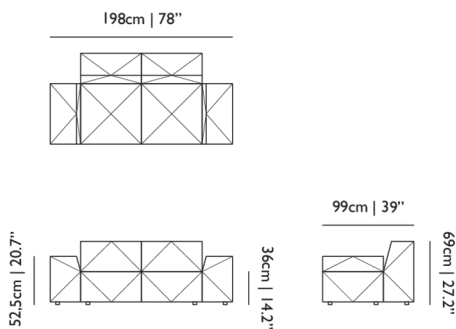

BFF Sofa / Chaise Longue CL02 Right, Low

Dimensions

Product

WIDTH 99cm | 39"
HEIGHT 69cm | 27.2"
DEPTH 165cm | 65"

Packaging

WIDTH 105cm | 41.3"
HEIGHT 75cm | 29.5"
CUBAGE 1.61m³ | 57.01ft³
LENGTH 205cm | 80.7"
WEIGHT 59kg | 130.07lbs

HEIGHT ARMREST

56cm | 22"

SEAT DEPTH

135cm | 53.1"

SEAT HEIGHT

36cm | 14.2"

SEAT WIDTH

74cm | 29.1"

BFF Sofa / Double Seater DE01 Low

Dimensions

Product

WIDTH 198cm | 78"

HEIGHT 69cm | 27.2"

DEPTH 99cm | 39"

Packaging

WIDTH 105cm | 41.3"