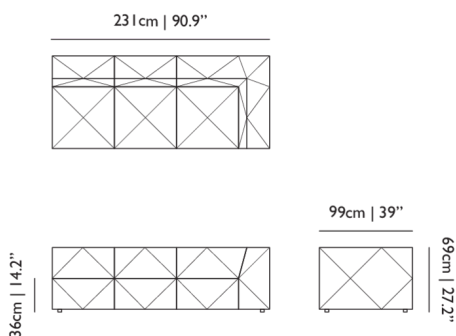

BFF Sofa / Triple element TE05 Right, High

Dimensions

Product

WIDTH 231cm | 90.9"

HEIGHT 69cm | 27.2"

DEPTH 99cm | 39"

Packaging

WIDTH 105cm | 41.3"

HEIGHT 75cm | 29.5"

CUBAGE 2.13m³ | 75.09ft³

LENGTH 270cm | 106.3"

WEIGHT 105kg | 231.49lbs

Technical

ADDITIONAL

A modular sofa system that will befriend any interior. Design your own BFF Sofa and find out exact measurements with our configurator: <https://www.mooodi.com/bff-sofa>

MATERIAL

Wooden frame, steel springs, foam.

HEIGHT ARMREST

69cm | 27.2"

SEAT DEPTH

69cm | 27.2"

SEAT HEIGHT

36cm | 14.2"

SEAT WIDTH

200cm | 78.7"

SEATING CAPACITY

3