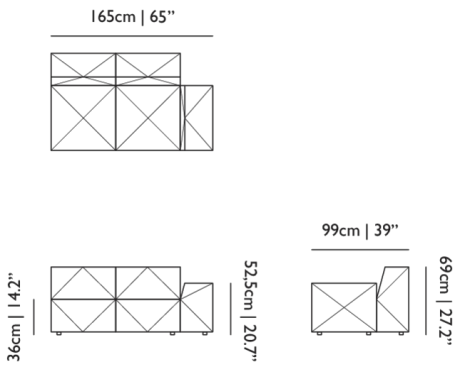

SEAT WIDTH

135cm | 53.1"

SEATING CAPACITY

2

BFF Sofa / Double Seater DE02 High

Dimensions

Product

WIDTH 198cm | 78"
HEIGHT 69cm | 27.2"
DEPTH 99cm | 39"

MATERIAL

Wooden frame, steel springs, foam.

HEIGHT ARMREST

69cm | 27.2"

SEAT DEPTH

69cm | 27.2"

SEAT HEIGHT

36cm | 14.2"

SEAT WIDTH

135cm | 53.1"

SEATING CAPACITY

2

BFF Sofa / Double element DE03 Right

Dimensions

Product

WIDTH 165cm | 65"
HEIGHT 69cm | 27.2"
DEPTH 99cm | 39"