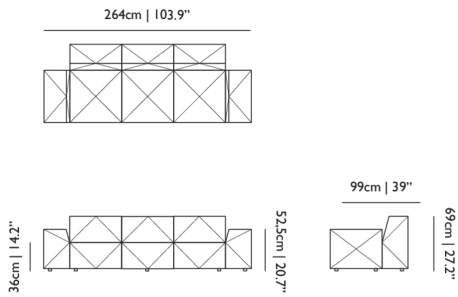

BFF Sofa / Triple Seater TE01 Low

Dimensions

Product

WIDTH 264cm | 103.9"

HEIGHT 69cm | 27.2"

DEPTH 99cm | 39"

Packaging

WIDTH 105cm | 41.3"

HEIGHT 75cm | 29.5"

CUBAGE 2.13m³ | 75.09ft³

LENGTH 270cm | 106.3"

WEIGHT 117kg | 257.94lbs

Technical

ADDITIONAL

A modular sofa system that will befriend any interior. Design your own BFF Sofa and find out exact measurements with our configurator: <https://www.mooodi.com/bff-sofa>

MATERIAL

Wooden frame, steel springs, foam.

HEIGHT ARMREST

56cm | 22"

SEAT HEIGHT

36cm | 14.2"

SEATING CAPACITY

3

SEAT DEPTH

69cm | 27.2"

SEAT WIDTH

200cm | 78.7"