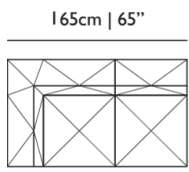

MATERIAL

Wooden frame, steel springs, foam.

HEIGHT ARMREST

69cm | 27.2"

SEAT DEPTH

69cm | 27.2"

SEAT HEIGHT

36cm | 14.2"

SEAT WIDTH

135cm | 53.1"

SEATING CAPACITY

2

BFF Sofa / Double element DE06 High

Dimensions

Product

WIDTH 165cm | 65"
HEIGHT 69cm | 27.2"
DEPTH 99cm | 39"

Packaging

WIDTH 105cm | 41.3"
HEIGHT 75cm | 29.5"
CUBAGE 1.61m³ | 57.01ft³
LENGTH 205cm | 80.7"
WEIGHT 77kg | 169.76lbs

Technical

ADDITIONAL

A modular sofa system that will befriend any interior. Design your own BFF Sofa and find out exact measurements with our configurator: <https://www.mooodi.com/bff-sofa>