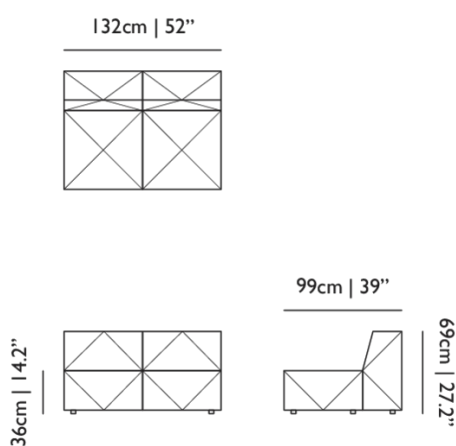

SEAT DEPTH

69cm | 27.2"

SEAT HEIGHT

36cm | 14.2"

SEAT WIDTH

135cm | 53.1"

SEATING CAPACITY

2

BFF Sofa / Double element DE09 no armrest

Dimensions

Product

WIDTH 132cm | 52"

HEIGHT 69cm | 27.2"

DEPTH 99cm | 39"

Packaging

WIDTH 105cm | 41.3"