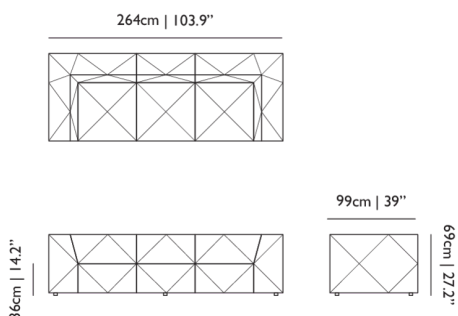

BFF Sofa / Triple Seater TE02 High

Dimensions

Product

WIDTH 264cm | 103.9"

HEIGHT 69cm | 27.2"

DEPTH 99cm | 39"

Packaging

WIDTH 105cm | 41.3"

HEIGHT 75cm | 29.5"

CUBAGE 2.13m³ | 75.09ft³

LENGTH 270cm | 106.3"

WEIGHT 123kg | 271.17lbs

Technical

ADDITIONAL

A modular sofa system that will befriend any interior. Design your own BFF Sofa and find out exact measurements with our configurator: <https://www.mooodi.com/bff-sofa>

MATERIAL

Wooden frame, steel springs, foam.

HEIGHT ARMREST

69cm | 27.2"

SEAT DEPTH

69cm | 27.2"

SEAT HEIGHT

36cm | 14.2"

SEAT WIDTH

200cm | 78.7"

SEATING CAPACITY

3