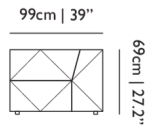

BFF Sofa / Triple element TE06 Left, High

Dimensions

Product

WIDTH 231cm | 90.9"

HEIGHT 36cm | 14.2"

DEPTH 69cm | 27.2"

Packaging

WIDTH 105cm | 41.3"

HEIGHT 75cm | 29.5"

CUBAGE 2.13m³ | 75.09ft³

LENGTH 270cm | 106.3"

WEIGHT 108kg | 238.1lbs

Technical

ADDITIONAL

A modular sofa system that will befriend any interior. Design your own BFF Sofa and find out exact measurements with our configurator: <https://www.mooodi.com/bff-sofa>

MATERIAL

Wooden frame, steel springs, foam.

HEIGHT ARMREST

69cm | 27.2"

SEAT DEPTH

69cm | 27.2"

SEAT HEIGHT

36cm | 14.2"

SEAT WIDTH

200cm | 78.7"

SEATING CAPACITY

3