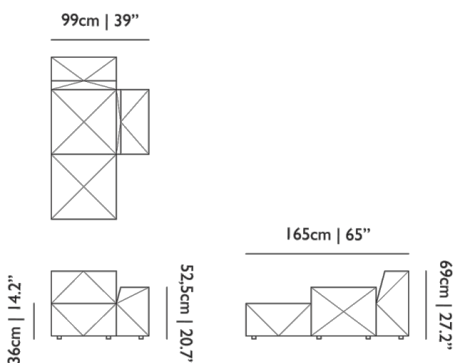

Detailing

The BFF Sofa is available in more than 200 fabrics.

BFF Sofa / Chaise Longue CL01 Left, Low

Dimensions

Product

WIDTH 99cm | 39"
HEIGHT 69cm | 27.2"
DEPTH 165cm | 65"

Packaging

WIDTH 105cm | 41.3"
HEIGHT 75cm | 29.5"
CUBAGE 1.61m³ | 57.01ft³
LENGTH 205cm | 80.7"
WEIGHT 59kg | 130.07lbs

HEIGHT ARMREST

56cm | 22"

SEAT DEPTH

135cm | 53.1"

SEAT HEIGHT

36cm | 14.2"

SEAT WIDTH

74cm | 29.1"

BFF Sofa / Chaise Longue CL02 Right, Low

Dimensions

Product

WIDTH 99cm | 39"
HEIGHT 69cm | 27.2"
DEPTH 165cm | 65"

Packaging

WIDTH 105cm | 41.3"
HEIGHT 75cm | 29.5"
CUBAGE 1.61m³ | 57.01ft³
LENGTH 205cm | 80.7"
WEIGHT 59kg | 130.07lbs