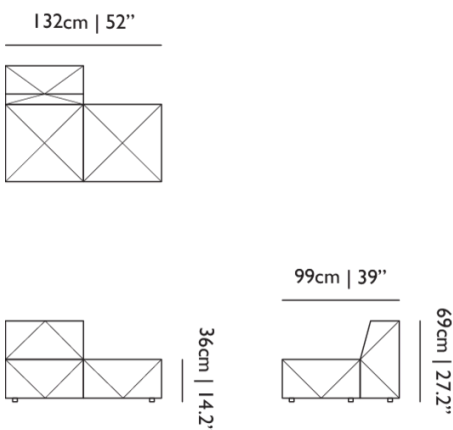

BFF Sofa / Double Seater DE01 Low

Dimensions

Product

WIDTH 198cm | 78"

HEIGHT 69cm | 27.2"

DEPTH 99cm | 39"

Packaging

WIDTH 105cm | 41.3"

MATERIAL

Wooden frame, steel springs, foam.

SEAT DEPTH

69cm | 27.2"

SEAT HEIGHT

36cm | 14.2"

SEAT WIDTH

135cm | 53.1"

SEATING CAPACITY

2

BFF Sofa / Double element DE08 Dormeuse

Dimensions

Product

WIDTH 132cm | 52"
HEIGHT 69cm | 27.2"
DEPTH 99cm | 39"

Packaging

WIDTH 105cm | 41.3"
HEIGHT 75cm | 29.5"
CUBAGE 1.1m³ | 38.93ft³
LENGTH 140cm | 55.1"
WEIGHT 47kg | 103.62lbs