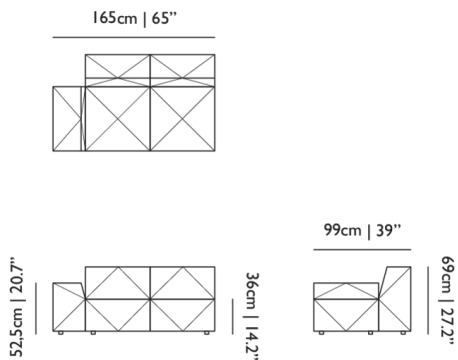

MATERIAL

Wooden frame, steel springs, foam.

HEIGHT ARMREST

56cm | 22"

SEAT DEPTH

69cm | 27.2"

SEAT HEIGHT

36cm | 14.2"

SEAT WIDTH

135cm | 53.1"

SEATING CAPACITY

2

BFF Sofa / Double element DE04 Left

Dimensions

Product

WIDTH 165cm | 65"
HEIGHT 69cm | 27.2"
DEPTH 99cm | 39"