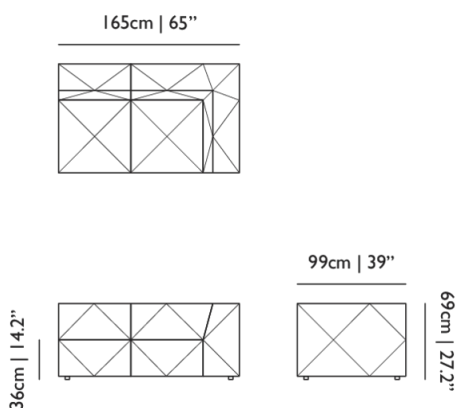

MATERIAL

Wooden frame, steel springs, foam.

HEIGHT ARMREST

56cm | 22"

SEAT DEPTH

69cm | 27.2"

SEAT HEIGHT

36cm | 14.2"

SEAT WIDTH

135cm | 53.1"

SEATING CAPACITY

2

BFF Sofa / Double element DE05 High

Dimensions

Product

WIDTH 165cm | 65"
HEIGHT 69cm | 27.2"
DEPTH 99cm | 39"