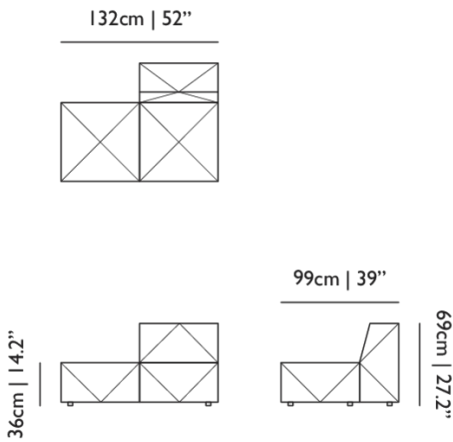

MATERIAL

Wooden frame, steel springs, foam.

HEIGHT ARMREST

69cm | 27.2"

SEAT DEPTH

69cm | 27.2"

SEAT HEIGHT

36cm | 14.2"

SEAT WIDTH

135cm | 53.1"

SEATING CAPACITY

2

BFF Sofa / Double element DE07 Dormeuse

Dimensions

Product

WIDTH 132cm | 52"
HEIGHT 69cm | 27.2"
DEPTH 99cm | 39"