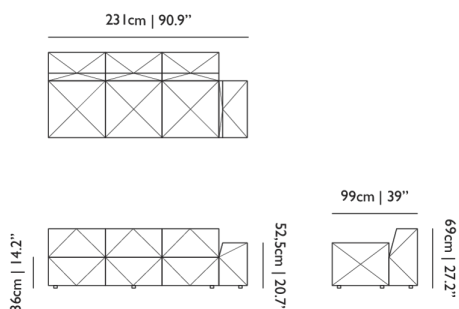

BFF Sofa / Triple element TE03 Right

Dimensions

Product

WIDTH 198cm | 78"
HEIGHT 69cm | 27.2"
DEPTH 69cm | 27.2"

Packaging

WIDTH 105cm | 41.3"
HEIGHT 75cm | 29.5"
CUBAGE 2.13m³ | 75.09ft³
LENGTH 270cm | 106.3"
WEIGHT 105kg | 231.49lbs

Technical

ADDITIONAL

A modular sofa system that will befriend any interior. Design your own BFF Sofa and find out exact measurements with our configurator: <https://www.mooodi.com/bff-sofa>

MATERIAL

Wooden frame, steel springs, foam.

HEIGHT ARMREST

69cm | 27.2"

SEAT DEPTH

69cm | 27.2"

SEAT HEIGHT

36cm | 14.2"

SEAT WIDTH

200cm | 78.7"

SEATING CAPACITY

3