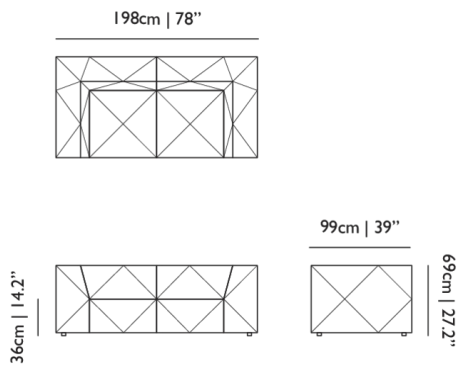

MATERIAL

Wooden frame, steel springs, foam.

HEIGHT ARMREST

56cm | 22"

SEAT DEPTH

69cm | 27.2"

SEAT HEIGHT

36cm | 14.2"

SEAT WIDTH

135cm | 53.1"

SEATING CAPACITY

2

BFF Sofa / Double Seater DE02 High

Dimensions

Product

WIDTH 198cm | 78"
HEIGHT 69cm | 27.2"
DEPTH 99cm | 39"