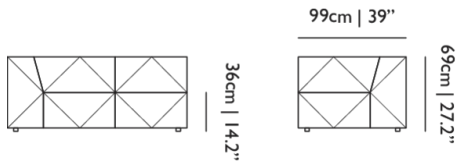

SEAT WIDTH

135cm | 53.1"

SEATING CAPACITY

2

BFF Sofa / Double element DE06 High

Dimensions

Product

WIDTH 165cm | 65"
HEIGHT 69cm | 27.2"
DEPTH 99cm | 39"