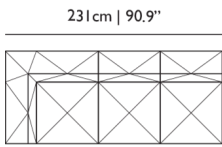

BFF Sofa / Triple element TE06 Left, High

Dimensions

Product

WIDTH 231cm | 90.9"

HEIGHT 36cm | 14.2"

DEPTH 69cm | 27.2"

Packaging

WIDTH 105cm | 41.3"

HEIGHT 75cm | 29.5"

CUBAGE 2.13m³ | 75.09ft³

LENGTH 270cm | 106.3"

WEIGHT 108kg | 238.1lbs

Technical

ADDITIONAL

A modular sofa system that will befriend any interior. Design your own BFF Sofa and find out exact measurements with our configurator: <https://www.mooodi.com/bff-sofa>

MATERIAL

Wooden frame, steel springs, foam.

HEIGHT ARMREST

69cm | 27.2"

SEAT DEPTH

69cm | 27.2"

SEAT HEIGHT

36cm | 14.2"

SEAT WIDTH

200cm | 78.7"

SEATING CAPACITY

3