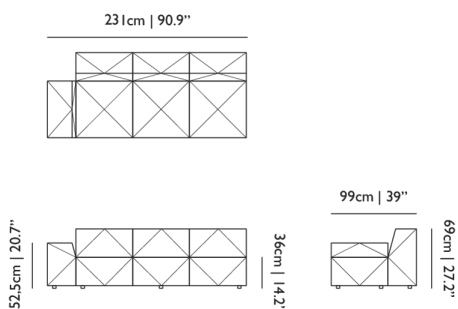

BFF Sofa / Triple element TE04 Left, low

Dimensions

Product

WIDTH 231cm | 90.9"

HEIGHT 69cm | 27.2"

DEPTH 99cm | 39"

Packaging

WIDTH 105cm | 41.3"

HEIGHT 75cm | 29.5"

CUBAGE 2.13m³ | 75.09ft³

LENGTH 270cm | 106.3"

WEIGHT 108kg | 238.1lbs

Technical

ADDITIONAL

A modular sofa system that will befriend any interior. Design your own BFF Sofa and find out exact measurements with our configurator: <https://www.mooodi.com/bff-sofa>

MATERIAL

Wooden frame, steel springs, foam.

HEIGHT ARMREST

56cm | 22"

SEAT DEPTH

69cm | 27.2"

SEAT HEIGHT

36cm | 14.2"

SEAT WIDTH

200cm | 78.7"

SEATING CAPACITY

3