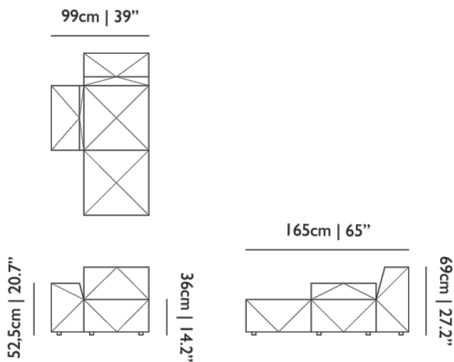

Detailing

The BFF Sofa is available in more than 200 fabrics.

BFF Sofa / Chaise Longue CL01 Left, Low

Dimensions

Product

WIDTH 99cm | 39"
HEIGHT 69cm | 27.2"
DEPTH 165cm | 65"

Packaging

WIDTH 105cm | 41.3"
HEIGHT 75cm | 29.5"
CUBAGE 1.61m³ | 57.01ft³
LENGTH 205cm | 80.7"
WEIGHT 59kg | 130.07lbs