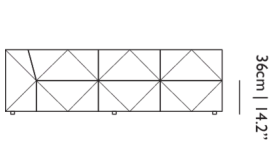

BFF Sofa / Triple element TE06 Left, High

Dimensions

Product

WIDTH 231cm | 90.9"

HEIGHT 36cm | 14.2"

DEPTH 69cm | 27.2"

Packaging

WIDTH 105cm | 41.3"

HEIGHT 75cm | 29.5"

CUBAGE 2.13m³ | 75.09ft³

LENGTH 270cm | 106.3"

WEIGHT 108kg | 238.1lbs

Technical

ADDITIONAL

A modular sofa system that will befriend any interior. Design your own BFF Sofa and find out exact measurements with our configurator: <https://www.mooodi.com/bff-sofa>

MATERIAL

Wooden frame, steel springs, foam.

HEIGHT ARMREST

69cm | 27.2"

SEAT DEPTH

69cm | 27.2"

SEAT HEIGHT

36cm | 14.2"

SEAT WIDTH

200cm | 78.7"

SEATING CAPACITY

3