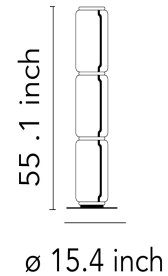

FLOS

Noctambule F3 Low Cylinder Small Base - Specification Sheet by Konstantin Grcic, 2019

Mounting	Free Standing
Lamp (Bulb) Description	36W 1057lm -2700K - CRI 90
Environment	Indoor - Dry Location
Technical and Product Description	<p>Noctambule, created by renowned designer Konstantin Grcic for FLOS, is an innovative lighting system that comes in an array of artful designs. A transparent hand-blown glass cylinder, surrounded on both top and bottom by discrete LED technology, is the foundation of this product. The fixtures built from these units form columns of light at varying heights that illuminate at the intersection between each module.</p> <p>Configurable as a hanging or standing lamp, Noctambule features additional components that allow for numerous options. The cylindrical body is available at a low and high height, and a dome- or cone-shaped head can be selected if a more direct light source is desired. Dimming capabilities can be configured in the power supply unit within the ceiling rose, or as a pedal-operated panel on the power cord.</p>

 F0290000

Dimensional Image

Electrical

Voltage	100-240V
Switching	Foot Dimmer switch that provide ON-OFF functions and 10-100% light adjustment with memory
IP Rating	IP20

Physical

Cord Length (inches)	78.74"
Construction Material	Die-cast aluminum, Blown crystal
Weight	39.68 lbs