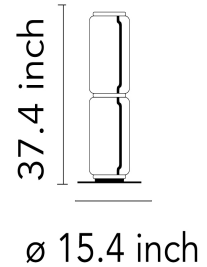

FLOS

Noctambule F2 Low Cylinder Small Base - Specification Sheet by Konstantin Grcic, 2019

Mounting	Free Standing
Lamp (Bulb) Description	27W 771lm -2700K - CRI 90
Environment	Indoor - Dry Location
Technical and Product Description	<p>Noctambule, created by renowned designer Konstantin Grcic for FLOS, is an innovative lighting system that comes in an array of artful designs. A transparent hand-blown glass cylinder, surrounded on both top and bottom by discrete LED technology, is the foundation of this product. The fixtures built from these units form columns of light at varying heights that illuminate at the intersection between each module.</p> <p>Configurable as a hanging or standing lamp, Noctambule features additional components that allow for numerous options. The cylindrical body is available at a low and high height, and a dome- or cone-shaped head can be selected if a more direct light source is desired. Dimming capabilities can be configured in the power supply unit within the ceiling rose, or as a pedal-operated panel on the power cord.</p>

 F0289000

Dimensional Image

Electrical

Voltage	100-240V
Switching	Foot Dimmer switch that provide ON-OFF functions and 10-100% light adjustment with memory
IP Rating	IP20

Physical

Cord Length (inches)	78.74"
Construction Material	Die-cast aluminum, Blown crystal
Weight	30.86 lbs