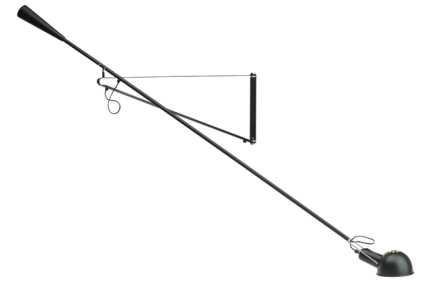

FLOS

265, Black - Specification Sheet by Paolo Rizzatto, 1973

Mounting	Ceiling and Wall
Lamp (Bulb) Description	1 x 9W A19 2700K Medium Base Frosted LED
Environment	Indoor - Dry Location
Dimming	Dimmable
Finish	Black
Technical and Product Description	265 wall lamp providing direct light. Lamp head rotates 360-degrees so light can be aimed in various directions. Painted steel body, adjustable arm and reflector. Chrome-plated brass reflector support. Cast iron tapered counterweight. On/Off switch on socket holder. Plug in power cord (length 80").

Electrical

Voltage	120
Switching	ON/OFF Switch on the reflector head
IP Rating	IP20

Physical

Cord Length (inches)	80" - Black
Construction Material	Steel
Weight	13.2 lbs

● AU030030 Black

Dimensional Image

Lamping (Bulb)

9W A19 2700K Medium Base Frosted
LED