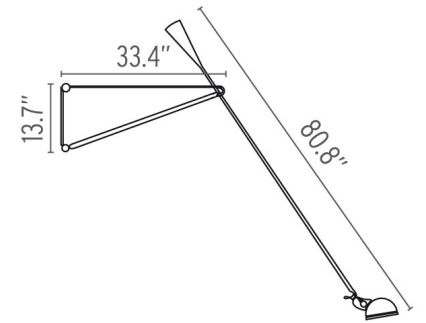

FLOS

265, Black - Specification Sheet by Paolo Rizzatto, 1973

Mounting	Ceiling and Wall
Lamp (Bulb) Description	1 x 9W A19 2700K Medium Base Frosted LED
Environment	Indoor - Dry Location
Dimming	Dimmable
Finish	Black
Technical and Product Description	265 wall lamp providing direct light. Lamp head rotates 360-degrees so light can be aimed in various directions. Painted steel body, adjustable arm and reflector. Chrome-plated brass reflector support. Cast iron tapered counterweight. On/Off switch on socket holder. Plug in power cord (length 80").

Electrical

Voltage	120
Switching	ON/OFF Switch on the reflector head
IP Rating	IP20

Physical

Cord Length (inches)	80" - Black
Construction Material	Steel
Weight	13.2 lbs

● AU030030 Black

Dimensional Image

Lamping (Bulb)