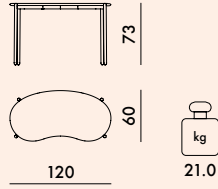

NEW!

LUNAT 2021

Design Patricia Urquiola

4945

FRAME
Painted steel

TOP
Curved wood

NO
Walnut
Black

	level achieved
EN 1730:2012	Compliant
EN 15372:2016	Compliant
5.1	Compliant
5.2	Compliant
6.2	L2
6.3	L2
6.4.2	L2
6.5	L2
6.6	L2
7.2	Compliant

4945

1 top

20.0
12.0

0.04
0.20

125X65X5
50X55X75