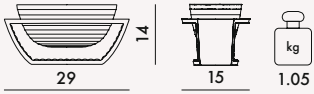

1218

MATERIAL

Transparent or coloured PMMA mass-dyed

TRANSPARENT

B4
Crystal

V9
Smoke

E2
Green

E4
Blue

E6
Pink

1

1.3

0.013

33X19X20

1218