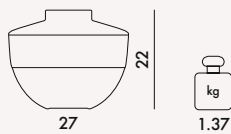

1221

MATERIAL

Transparent or mass-coloured PMMA

TRANSPARENT

22
Orange
Violet
Smoke

33
Smoke
Yellow
Blue

44
Smoky
Dark Smoke
Petroleum

1221

1

1.88

0.027

26X32X32