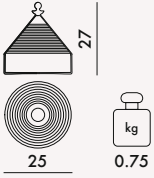

TRULLO 2019

Design Fabio Novembre

1550

MATERIAL

Transparent or mass-dyed and metallized thermoplastic technopolymer

TRANSPARENT

CF
Crystal
Fumè

VE
Green sage
Pink

FG
Fumè
Green

GB
Yellow
Blue