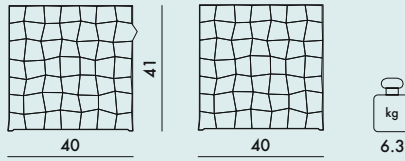

OPTIC 2006

Design Patrick Jouin

3500

Without door

3510

With door

MATERIAL

Transparent or batch-dyed PMMA

TRANSPARENT

B4
Crystal

AM
Amber

V9
Smoke

3500	1	7.08	0.113	48X50X47
3510	1	8.58	0.113	48X50X47