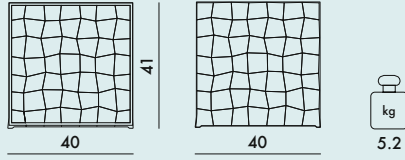

OPTIC 2006

Design Patrick Jouin

3500

Without door

3510

With door

MATERIAL

Transparent or batch-dyed PMMA

TRANSPARENT

B4
Crystal

AM
Amber

V9
Smoke

3500	1	7.08	0.113	48X50X47
3510	1	8.58	0.113	48X50X47