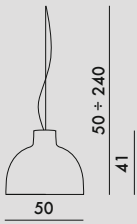

BELLISSIMA 2018

Design Ferruccio Laviani

MATERIAL

Mass-dyed thermoplastic technopolymer

9450/9451

MAT

03
White
White

14
Sage
green
White