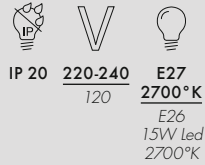

BELLISSIMA 2018

Design Ferruccio Laviani

MATERIAL

Mass-dyed thermoplastic technopolymer

9450/9451

MAT

03
White
White

14
Sage
green
White