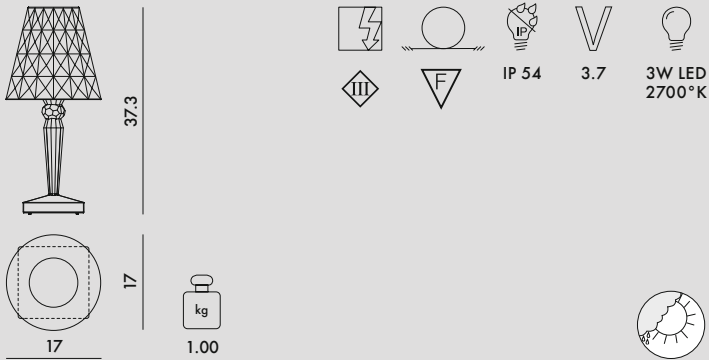

# BIG BATTERY 2019

Design Ferruccio Laviani

**9475/B9475/U9475/Z9475**  
DIMMERABLE BATTERY VERSION

**9470/B9470/U9470/Z9470**  
DIRECT POWER SUPPLY