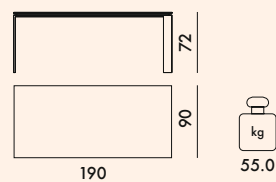

4525

4510
Soft touch

LEGS

Painted steel

TOP

Scratch-proof laminate or scratch-proof soft touch laminate

NEW!

4514

Soft touch width: 90 cm

LEGS

Painted steel

TOP

Scratch-resistant soft-touch laminate

EN 15372:2008	Level attained
Par. 5	Compliant
EN 1730:2000	Level attained
6.2	(maximum level) 3
6.3	(maximum level) 3
6.4	(maximum level) 3
6.6	(maximum level) 3
6.7	(maximum level) 3
6.8	(maximum level) 3

1 top	42.0	0.144	202X7X102
1 structure	22.0	0.182	80X95X24

6523

1 top	60.0	0.129	200X90X8
1 structure	18.0	0.161	79X85X24