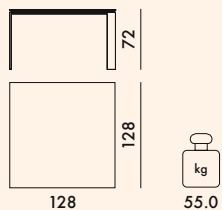

4525

4510
Soft touch

LEGS

Painted steel