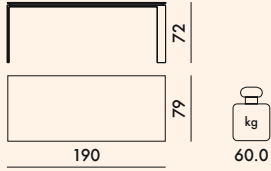

NEW

6523

Stoneware with marble finish

LEGS

Painted steel

TOP

Stoneware with marble finish