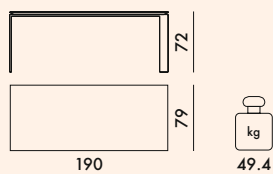

4523

4503
Soft touch