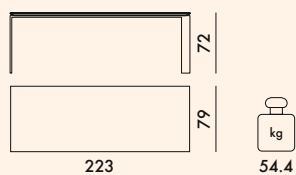

4524

4509
Soft touch