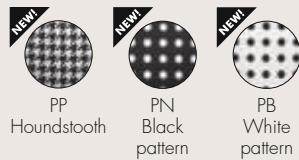

CUSHIONS

7175 Cushion

7176 Cushion

MATERIAL

Goose down and flock cushions

La DoubleJ fabric

Sanderson fabric

Damask Fabrics

Black&White Fabrics

Misssi fabrics

7175	1	1.85	0.039	51X51X15
7176	1	1.3	0.039	51X51X15