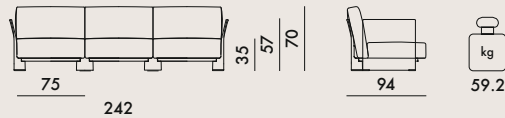

POP MISSONI 2007

Design Piero Lissoni with Carlo Tamborini

6051 Transparent frame

6053 Transparent frame

6052 Transparent frame

6054 Transparent frame

Additional seat

To create a sofa that seats more than three, order "N" multiple units (each multiple unit is an additional seat).

60530 Cushion cover for set of cushions

EN 1022:2005	Compliant
EN 1728:2000	Level achieved
6.2.1	(maximum level) 5
6.2.2	(maximum level) 5
6.6	(maximum level) 5
6.7	4

6051	1 armchair frame	21.0	0.157	89X68X26
	1 couple of cushions	9.23	0.240	80X60X50
6052	1 armchair frame	21.0	0.157	89X68X26
	1 seat frame	13.8	0.117	82X68X21
	2 couples of cushions	22.6	0.480	80X60X50
6053	1 armchair frame	21.0	0.157	89X68X26
	2 seats frame	27.6	0.234	82X68X21
	3 couples of cushions	33.9	0.720	80X60X50
6054	1 seat frame	13.8	0.117	82X68X21
	1 set of cushions	9.23	0.240	80X60X50
60530	1 set of cushion covers	2.2	0.030	30X20X50