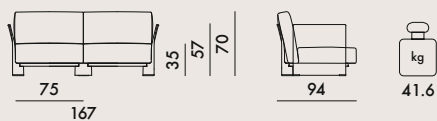

POP MISSONI 2007

Design Piero Lissoni with Carlo Tamborini

6051 Transparent frame

6053 Transparent frame

6052 Transparent frame

6054 Transparent frame

Additional seat

To create a sofa that seats more than three, order "N" multiple units (each multiple unit is an additional seat).

60530 Cushion cover for set of cushions

EN 1022:2005	Compliant
EN 1728:2000	Level achieved
6.2.1	(maximum level) 5
6.2.2	(maximum level) 5
6.6	(maximum level) 5
6.7	4

6051	1 armchair frame	21.0	0.157	89X68X26
	1 couple of cushions	9.23	0.240	80X60X50
6052	1 armchair frame	21.0	0.157	89X68X26
	1 seat frame	13.8	0.117	82X68X21
	2 couples of cushions	22.6	0.480	80X60X50
6053	1 armchair frame	21.0	0.157	89X68X26
	2 seats frame	27.6	0.234	82X68X21
	3 couples of cushions	33.9	0.720	80X60X50
6054	1 seat frame	13.8	0.117	82X68X21
	1 set of cushions	9.23	0.240	80X60X50
60530	1 set of cushion covers	2.2	0.030	30X20X50