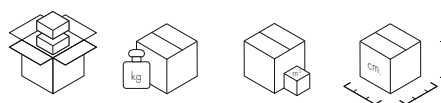

POP MISSONI 2007

Design Piero Lissoni with Carlo Tamborini

6051 Transparent frame

6053 Transparent frame

6052 Transparent frame

6054 Transparent frame

Additional seat

To create a sofa that seats more than three, order "N" multiple units (each multiple unit is an additional seat).

60530 Cushion cover for set of cushions

EN 1022:2005	Compliant
EN 1728:2000	Level achieved
6.2.1	(maximum level) 5
6.2.2	(maximum level) 5
6.6	(maximum level) 5
6.7	4

6051	1 armchair frame	21.0	0.157	89X68X26
	1 couple of cushions	9.23	0.240	80X60X50
6052	1 armchair frame	21.0	0.157	89X68X26
	1 seat frame	13.8	0.117	82X68X21
	2 couples of cushions	22.6	0.480	80X60X50
6053	1 armchair frame	21.0	0.157	89X68X26
	2 seats frame	27.6	0.234	82X68X21
	3 couples of cushions	33.9	0.720	80X60X50
6054	1 seat frame	13.8	0.117	82X68X21
	1 set of cushions	9.23	0.240	80X60X50
60530	1 set of cushion covers	2.2	0.030	30X20X50