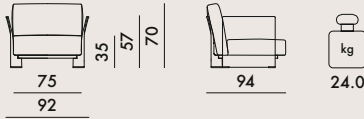

POP OUTDOOR 2007

Design Piero Lissoni with Carlo Tamborini

FRAME

Transparent polycarbonate

Transparent

7041

Transparent frame