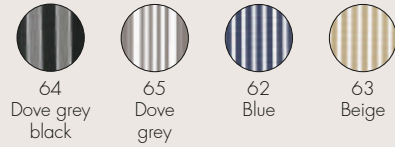

70420

Pair of extra cushion covers for use only with outdoor upholstery

SEAT AND BACKREST

Cushions in polyurethane foam

COVER

Stripes outdoor fabric

Houndstooth outdoor fabric

Sunbrella® outdoor fabric