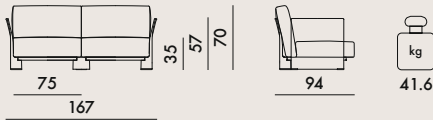

Transparent frame

7043

Transparent frame

7044

Transparent frame

Additional seat

To create a sofa seating more than three, order a multiple set for each desired additional seat (each multiple set equals one additional seat).

Ikon outdoor fabric

EN 1022 2005	Compliant
EN 1728:2000	level reached
6.2.1	(maximum level) 5
6.2.2	(maximum level) 5
6.6	(maximum level) 5
6.7	4

Code	Description	Weight (kg)	Volume (cm³)	Dimensions (cm)
7041	1 armchair frame	21.0	0.157	89X68X26
	1 pair of cushions	8.9	0.240	80X60X50
7042	1 armchair frame	21.0	0.157	89X68X26
	1 seat frame	13.8	0.117	82X68X21
	2 pairs of cushions	17.8	0.480	80X60X50
7043	1 armchair frame	21.0	0.157	89X68X26
	2 seat frames	27.6	0.234	82X68X21
	3 pairs of cushions	26.7	0.720	80X60X50
7044	1 seat frame	13.8	0.117	82X68X21
	1 pair of cushions	8.9	0.240	80X60X50
70420	1 pair of cushion covers	2.2	0.026	26X20X50