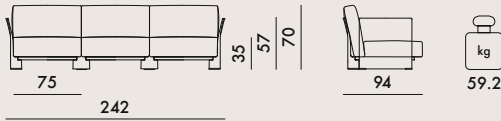

7043

Transparent frame

7044

Transparent frame

Additional seat

To create a sofa seating more than three, order a multiple set for each desired additional seat (each multiple set equals one additional seat).

70420

Pair of extra cushion covers for use only with outdoor upholstery

SEAT AND BACKREST

Cushions in polyurethane foam