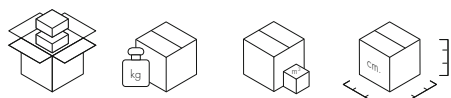

7175	1 cushion	1.85	0.039	51X51X15
7176	1 cushion	1.3	0.039	51X51X15