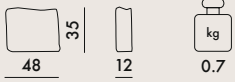

7176
Cushion

MATERIAL

Goose down and flock cushions