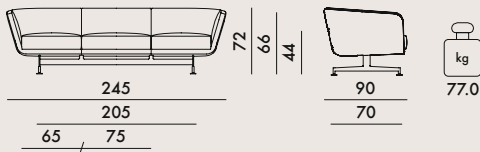

BETTY 2018

Design Piero Lissoni

D7015

D7016

FRAME

Painted steel

SEAT AND BACKREST

Polyurethane with fabric upholstery

2-seater sofa: 140x820 cm 3-seater sofa: 140x1100

	level reached
EN 1022:2005	Compliant
EN 16139:2013+AC 2013	Compliant
EN 1728:2012+AC 2013	

6.4	L2
6.5	L2
6.6	L2
6.8	L2
6.10	L2
6.11	L2
6.12	L2
6.13	L2
6.15	L2
6.16	L2
6.17	L2

D7015 D7016

1 sofa, 2-seater	67.0	1.260	180X70X100
1 sofa, 3-seater	92.0	1.820	260X70X100

7175
Cushion

7176
Cushion

MATERIAL

Goose down and flock cushions

FABRIC

Melange