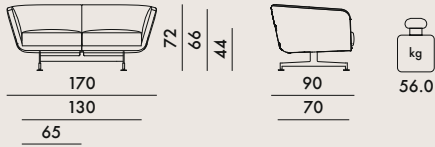

BETTY 2018

Design Piero Lissoni

D7015

D7016

FRAME

Painted steel

SEAT AND BACKREST

Polyurethane with fabric upholstery

2-seater sofa: 140x820 cm 3-seater sofa: 140x1100

	level reached
EN 1022:2005	Compliant
EN 16139:2013+AC 2013	Compliant
EN 1728:2012+AC 2013	

6.4	L2
6.5	L2
6.6	L2
6.8	L2
6.10	L2
6.11	L2
6.12	L2
6.13	L2
6.15	L2
6.16	L2
6.17	L2