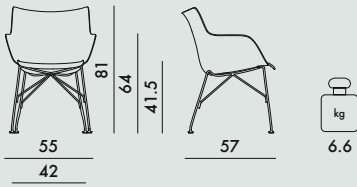

reddot winner 2020

4913

h. seat 43.5 cm. - Basic Veneer

4914

h. seat 43.5 cm. - Slatted Ash

5913

h. seat 41.5 cm. - Basic Veneer

5914

h. seat 41.5 cm. - Slatted Ash

SHELL

Curved 3D wood

SEAT

Mass-dyed thermoplastic technopolymer

FRAME

Chrome-plated or painted steel

Basic Veneer

4913/4914	1	9.6	0.308	58X59X90
5913/5914	1	9.6	0.308	58X59X90

	level achieved
EN 1022:2005	Compliant
EN 16139:2013+AC 2013	Compliant
EN 1728:2012+AC 2013	

6.4	L2
6.5	L2
6.6	L2
6.10	L2
6.11	L2
6.15	L2
6.16	L2
6.17	L2
6.18	L2
6.20	L2
6.24	L2
6.25	L2
6.26	L2