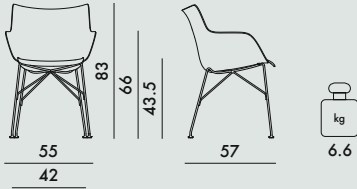

reddot winner 2020

4913

h. seat 43.5 cm. - Basic Veneer

4914

h. seat 43.5 cm. - Slatted Ash

5913

h. seat 41.5 cm. - Basic Veneer

5914

h. seat 41.5 cm. - Slatted Ash

SHELL

Curved 3D wood

SEAT

Mass-dyed thermoplastic technopolymer

FRAME

Chrome-plated or painted steel

Basic Veneer

4913/4914	1	9.6	0.308	58X59X90
5913/5914	1	9.6	0.308	58X59X90

	level achieved
EN 1022:2005	Compliant
EN 16139:2013+AC 2013	Compliant
EN 1728:2012+AC 2013	

6.4	L2
6.5	L2
6.6	L2
6.10	L2
6.11	L2
6.15	L2
6.16	L2
6.17	L2
6.18	L2
6.20	L2
6.24	L2
6.25	L2
6.26	L2