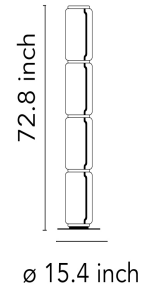

FLOS

Noctambule F4 Low Cylinder Small Base - Specification Sheet by Konstantin Grcic, 2019

Mounting	Free Standing
Lamp (Bulb) Description	45W 1343lm -2700K - CRI 90
Environment	Indoor - Dry Location
Technical and Product Description	<p>Noctambule, created by renowned designer Konstantin Grcic for FLOS, is an innovative lighting system that comes in an array of artful designs. A transparent hand-blown glass cylinder, surrounded on both top and bottom by discrete LED technology, is the foundation of this product. The fixtures built from these units form columns of light at varying heights that illuminate at the intersection between each module.</p> <p>Configurable as a hanging or standing lamp, Noctambule features additional components that allow for numerous options. The cylindrical body is available at a low and high height, and a dome- or cone-shaped head can be selected if a more direct light source is desired. Dimming capabilities can be configured in the power supply unit within the ceiling rose, or as a pedal-operated panel on the power cord.</p>

 F0291000

Dimensional Image

Electrical

Voltage	100-240V
Switching	Foot Dimmer switch that provide ON-OFF functions and 10-100% light adjustment with memory
IP Rating	IP20

Physical

Cord Length (inches)	78.74"
Construction Material	Die-cast aluminum, Blown crystal
Weight	48.5 lbs