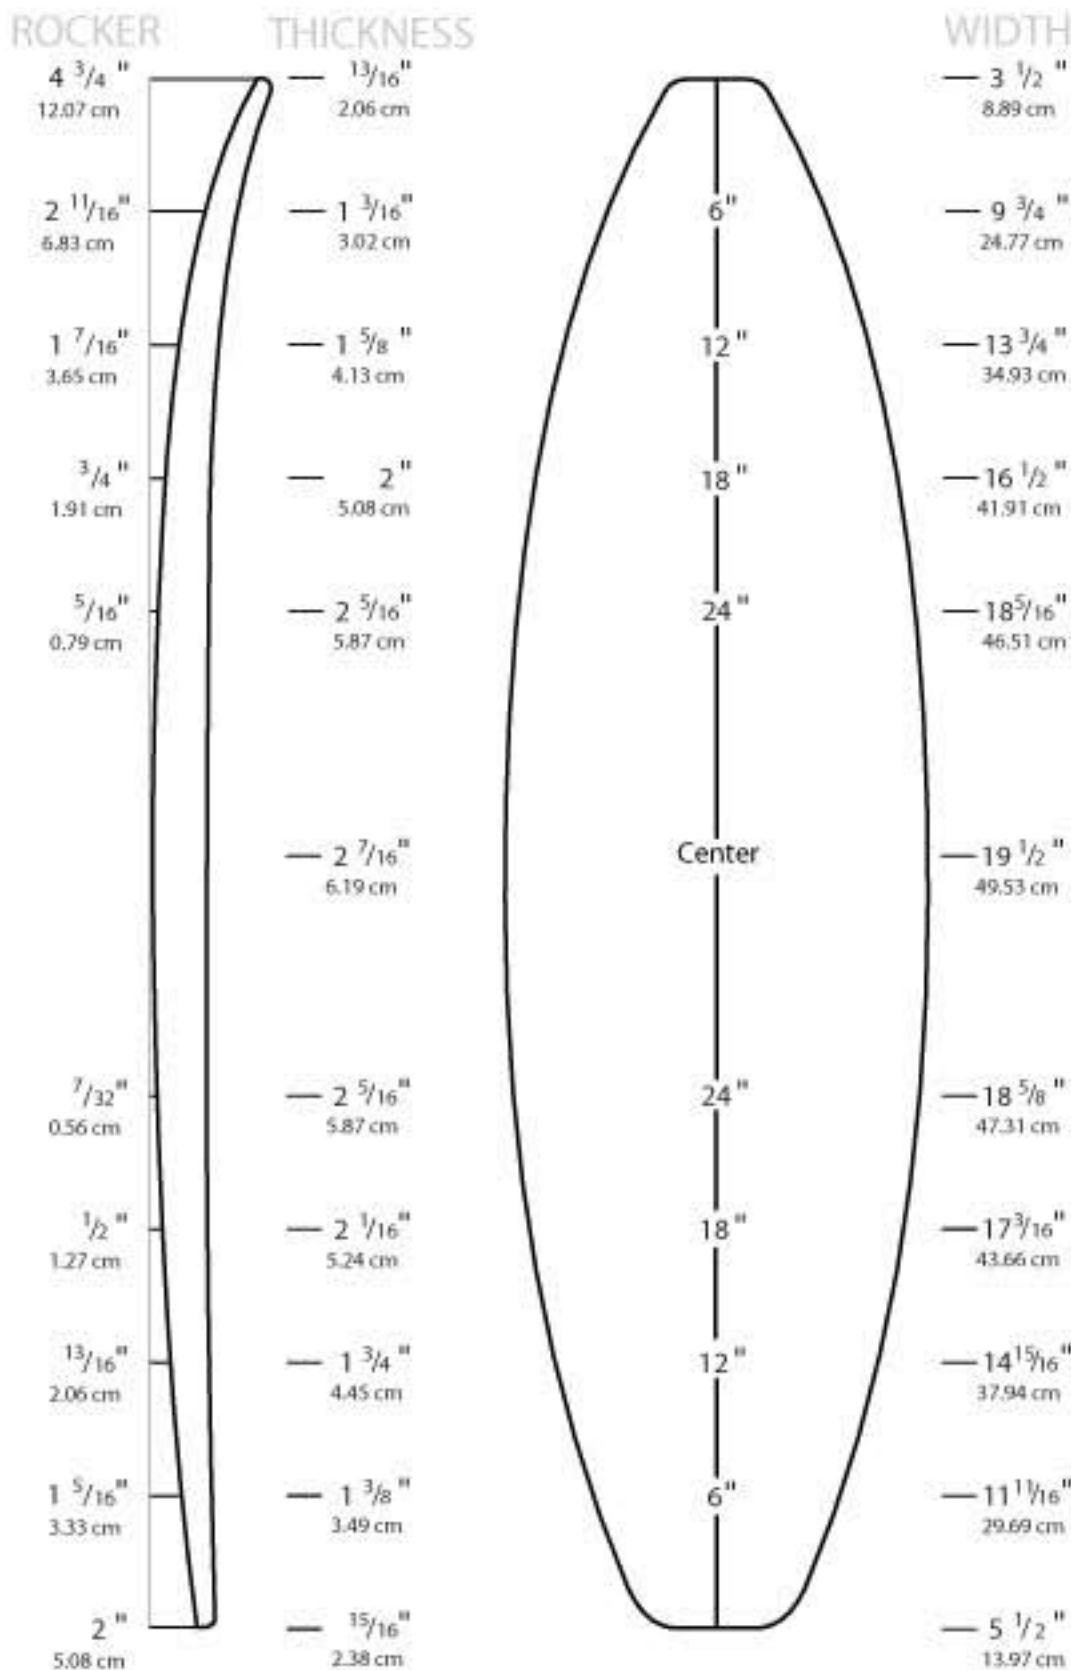

Call (310) 225-6774 or visit www.usblanks.com

5'9" P

Overall Bottom Length: 5'10 ⁹/₁₆" (179.23 cm)

Tip-to-tip Deck Length: 5'9 ¹³/₁₆" (177.32 cm)

Maximum Width: 19 ⁹/₁₆" (49.69 cm)

Maximum Thickness: 2 ⁷/₁₆" (6.19 cm)

Displacement: 1.229 ft³ (34.8 L)

Introduced: April 2006

Rockers: Natural
+1/4T24
+3/8T

Shaper's Comments: This is an ideal "Grom" blank with medium volume. It has an excellent natural rocker which will also work very well in the 6'0P and 6'2P matched from the nose. A perfect hand shape blank that can also be used on the machine.

Designed and shaped by: **Timmy Patterson**