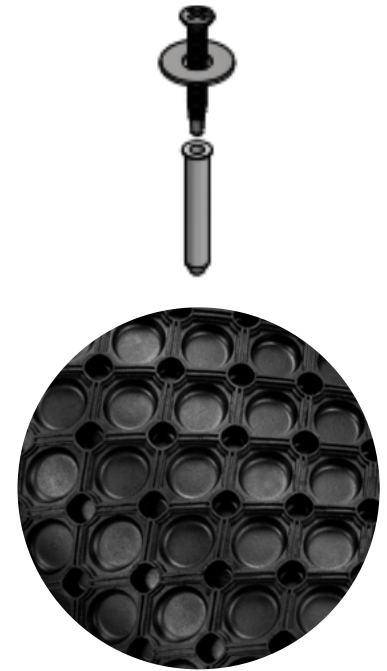

Fixings Required  
(Figure 1)

Honeycomb surface on the underside - added comfort

## Product Information

An interlocking mat designed for use in a variety of areas. Penny Grip surface with honeycomb underneath for added comfort

### Suitable for:

Lieback Area, Calving Area, Milking Parlour, Walkway

Herd size: 0-150 Cows

## Technical Details

Dimensions (L x W x D)	1800mm X 1120mm X 28mm (6' x 3'8" x 1 1/8")
Pallet Quantity	40
Colour	Black
Weight	42.5kg (94 lbs)
Fixings Required	7 (Figure 1)
Fixing Type	50/25 SPW
Warranty	5 Years