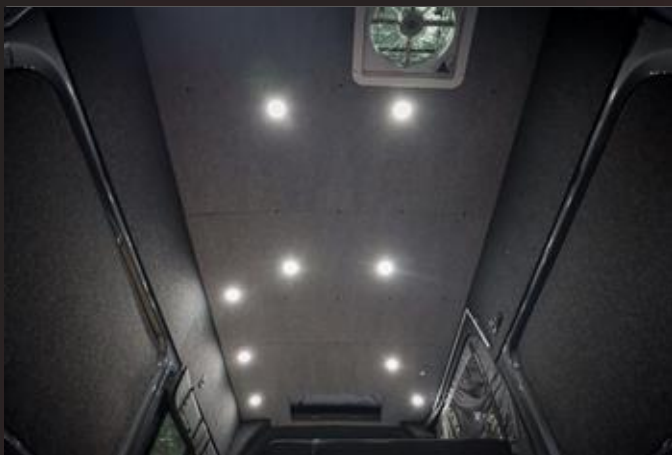

Ceiling Panels

Black or Grey Carpet Finish
Lightweight
Durable & Washable

Available for:
Sprinter, Transit, and Promaster